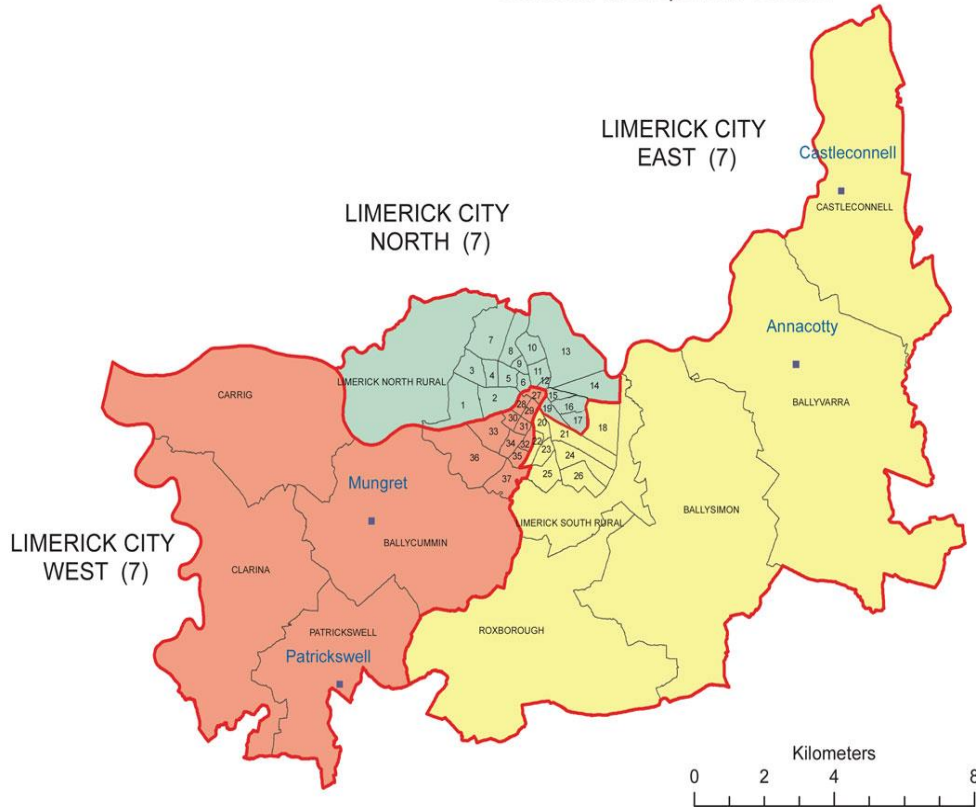

Local Electoral Area Boundary Committee Report

Limerick

Limerick Metropolitan District

1. 1 Castle D
2. 2 Castle C
3. 3 Coolraine
4. 4 Farranshone
5. 5 Castle A
6. 6 Castle B
7. 7 Ballynanty
8. 8 Killeely A
9. 9 Killeely B
10. 10 John's A
11. 11 John's B
12. 12 John's C
13. 13 Abbey A
14. 14 Abbey B
15. 15 Abbey C
16. 16 Abbey D
17. 17 Singland A
18. 18 Singland B
19. 19 Market
20. 20 Glentworth A
21. 21 St. Laurence
22. 22 Glentworth C
23. 23 Glentworth B
24. 24 Galvone A
25. 25 Rathbane
26. 26 Galvone B
27. 27 Custom House
28. 28 Shannon A
29. 29 Shannon B
30. 30 Dock A
31. 31 Dock B
32. 32 Prospect A
33. 33 Dock D
34. 34 Dock C
35. 35 Prospect B
36. 36 Ballinacurra A
37. 37 Ballinacurra B