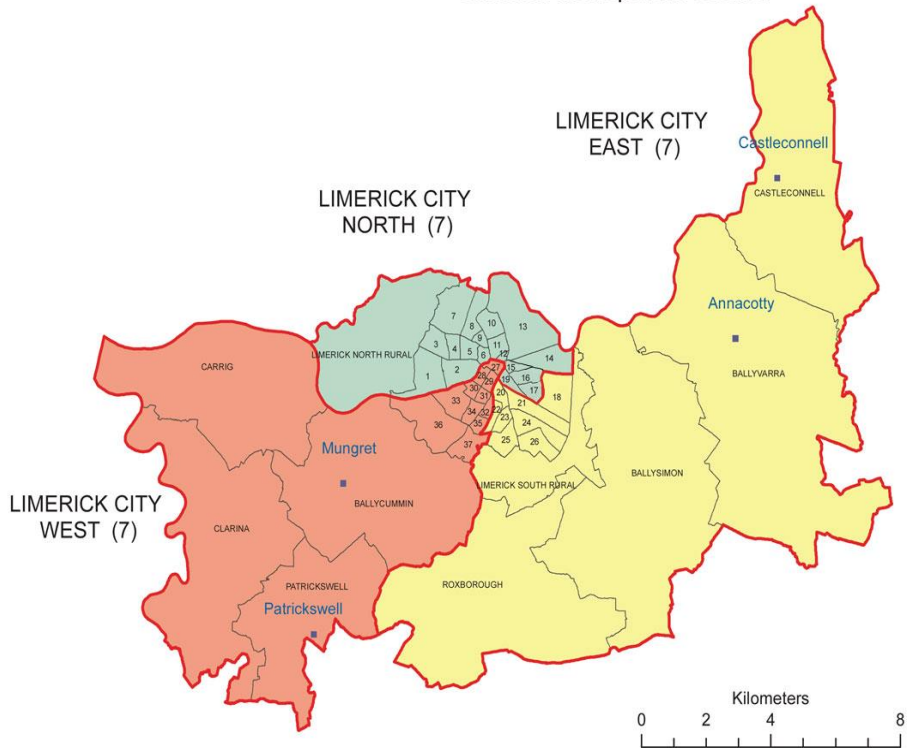

Local Electoral Area Boundary Committee Report

Limerick

Limerick Metropolitan District

1. 1 Castle D
2. 2 Castle C
3. 3 Coolraine
4. 4 Farranshone
5. 5 Castle A
6. 6 Castle B
7. 7 Ballynanty
8. 8 Killeely A
9. 9 Killeely B
10. 10 John's A
11. 11 John's B
12. 12 John's C
13. 13 Abbey A
14. 14 Abbey B
15. 15 Abbey C
16. 16 Abbey D
17. 17 Singland A
18. 18 Singland B
19. 19 Market
20. 20 Glentworth A
21. 21 St. Laurence
22. 22 Glentworth C
23. 23 Glentworth B
24. 24 Galvone A
25. 25 Rathbane
26. 26 Galvone B
27. 27 Custom House
28. 28 Shannon A
29. 29 Shannon B
30. 30 Dock A
31. 31 Dock B
32. 32 Prospect A
33. 33 Dock D
34. 34 Dock C
35. 35 Prospect B
36. 36 Ballinacurra A
37. 37 Ballinacurra B